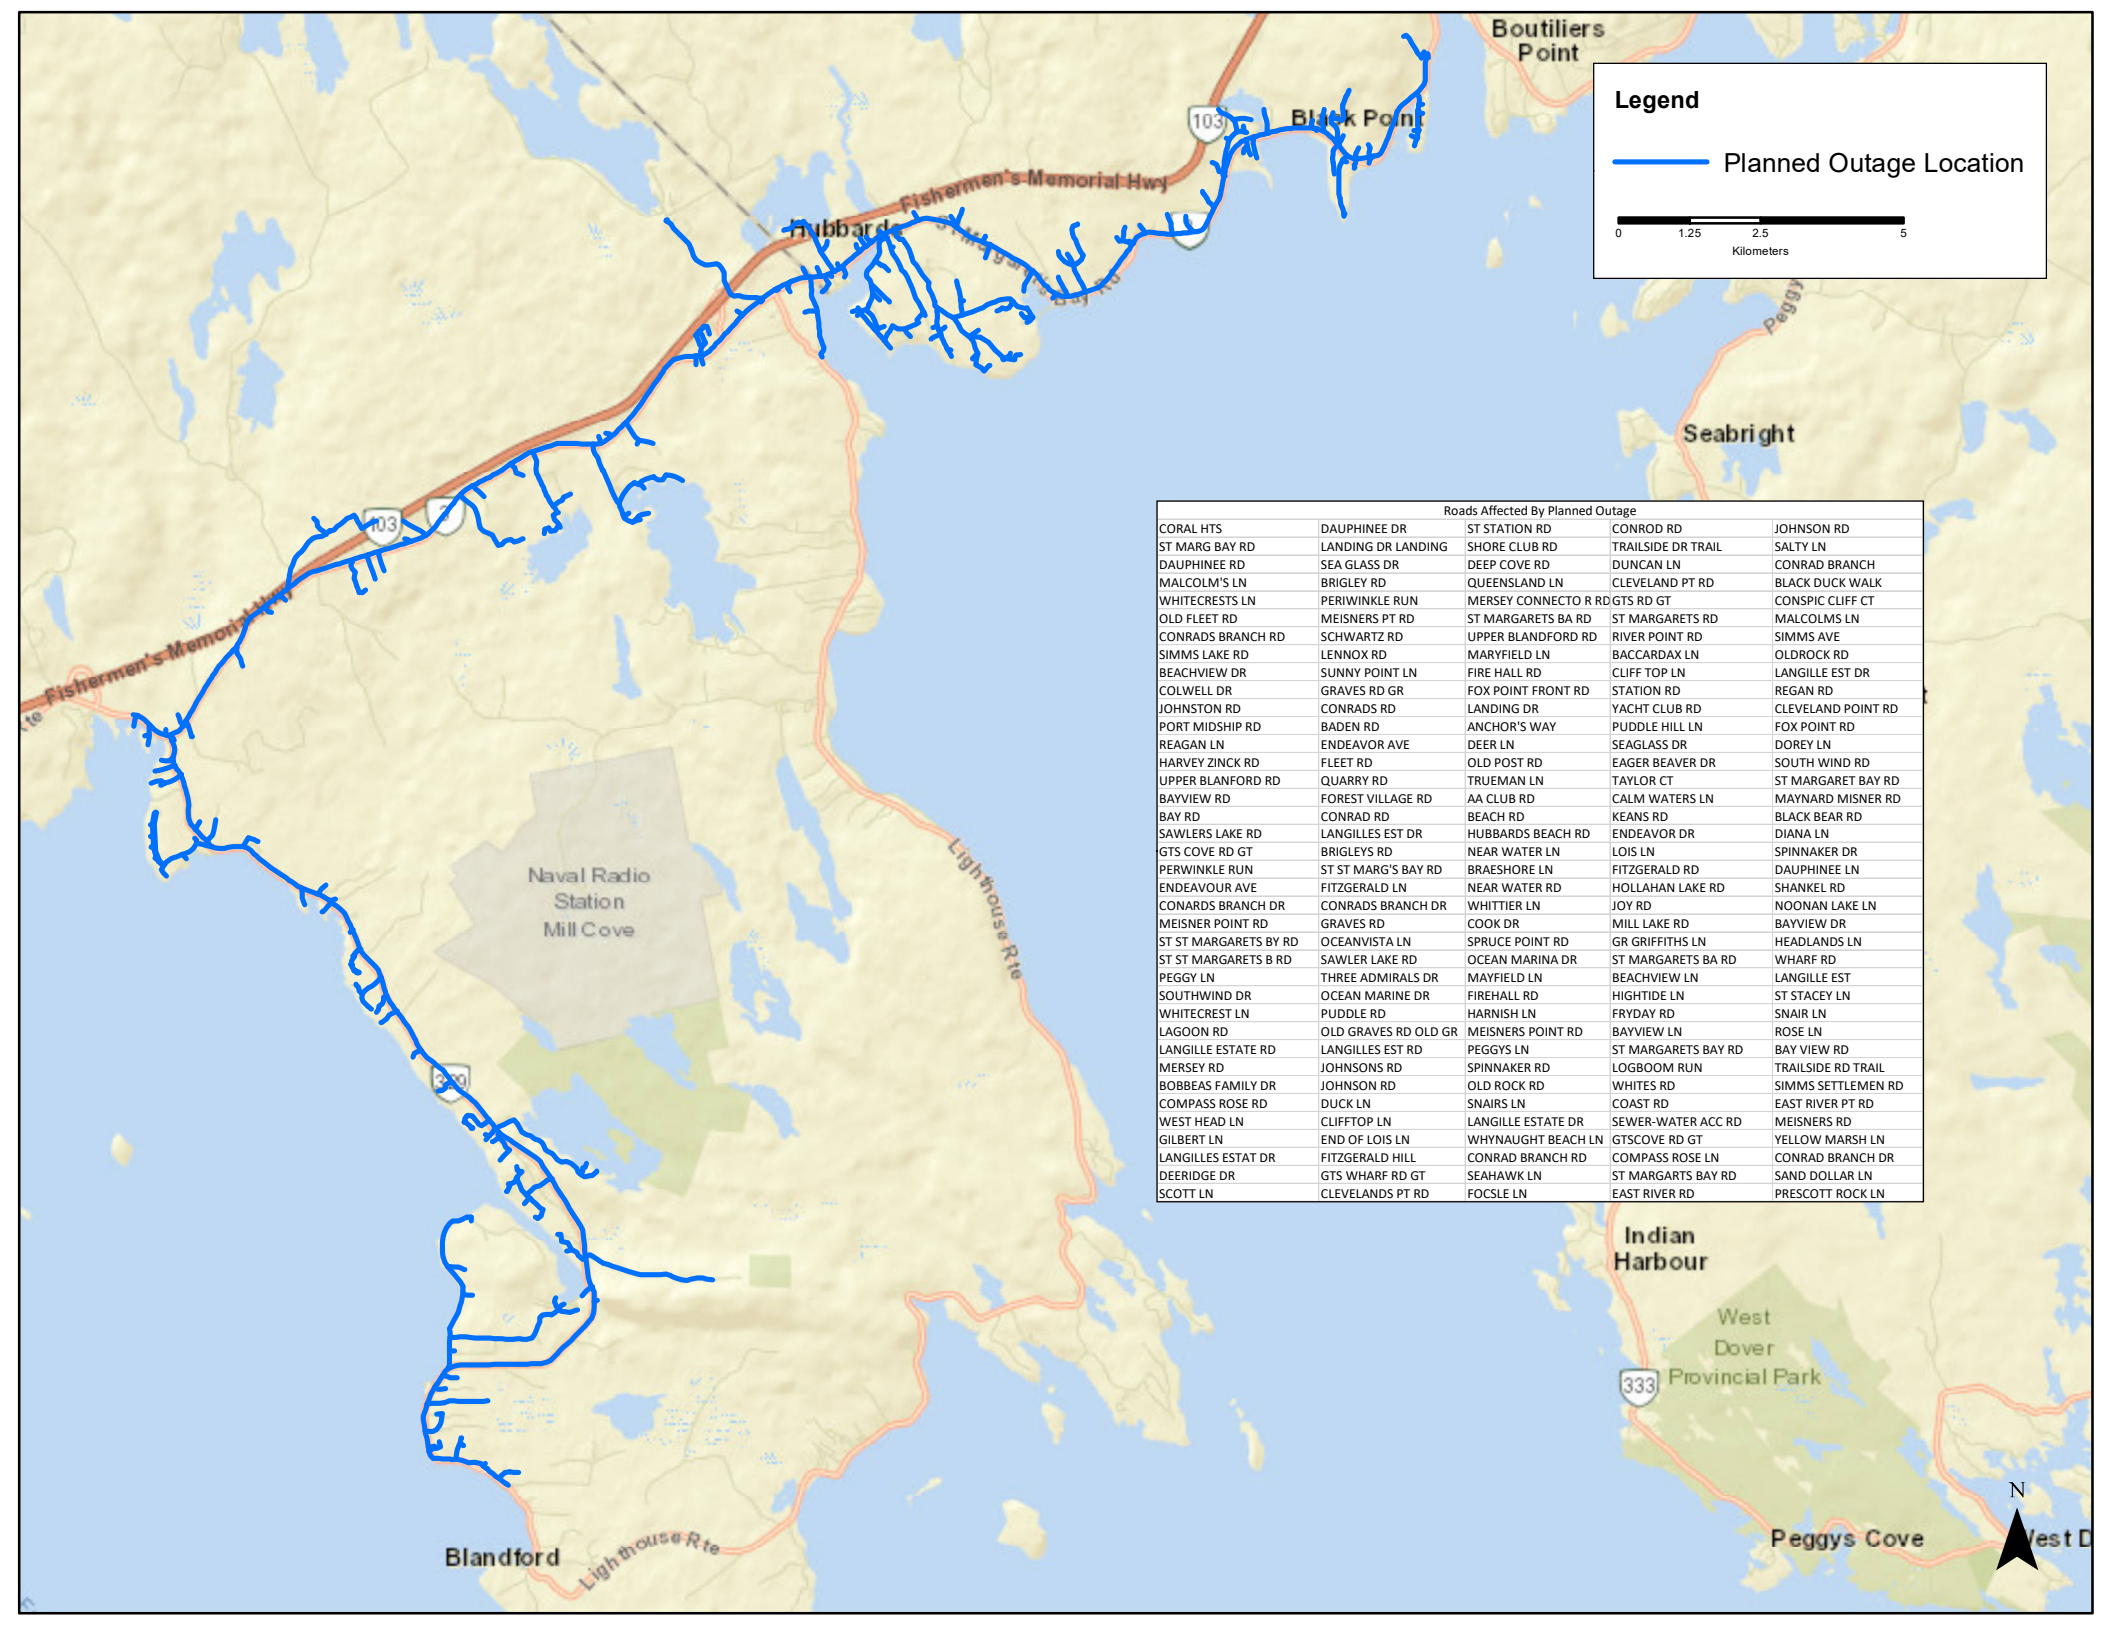

Legend

 Planned Outage Location

0 1.75 3.5 7
Kilometers

Roads Affected By Planned Outage

TANCOOK ISLD RD	FISHERMAN RD	OLD POST OFFICE RD	CONRAD RD	HIGHWAY RD
NEW HARBOUR RD	LIGHTHOUSE RD	CLEVELAND RD	SEAFARERS WAY	AWALT RD
LEES LN	MYRA LN	COLEMAN'S COVE RD	TANCOOK ISLAND RD	BIG TANCOOK IS RD
LAURIES LN	MILL LAKE RD	OLD SCHOOLHOUSE RD	TANCOOK RD	FOX POINT RD
FISH PLANT RD	MILL COVE SHORE RD	SANDY LN	SHOAL COVE RD	DAUPHINEE MILL RD
SHORE RD	HENNIGAR LN	HOMESTEAD DR	WHITE POINT RUN	CREIGHTON HARN LN
ROCKY SHORE RD	HIDDEN HILL LN	OWLS HEAD DR	HERRING POINT RD	HIDDEN LN
LIONS CLUB RD	OCEANVIEW DR	FOX POINT FRONT RD	HOLTAN RD	FOX POINT HILL
FOXWOOD DR	CREEKSIDE WAY	HUBBARDS ESTATE RD	GILLIS LN	CONRADS DR
MILL BROOK LN	OLD SCHOOL RD	SOUTH WEST COVE RD	NELSON DR	RED FOX RUN
BIG TANCOOK ISL RD	ROCKY LN	COLEMAN COVE RD	SCHOOL RD	BACK-A-LONG RD
SCHOOLHOUSE RD	MOUNT MARINA RD	PINE DR	DEER WALK RD	SWEET WATER RUN
SOUTH EAST COVE RD	BACKMAN RD	WILLIES LN	SW COVE RD	SE COVE RD
GTS FISHPLANT RD GT	HOMESTEAD RD	ISLAND WATCH RUN	TILLEY POINT RD	TANCOOK AVE
PARKWOOD DR	CLAYTON DR	PUBLICOVER LOOP	SHATFORD MILL RD	HUBLEY RD
VENTURE AVE	OCEAN VIEW DR	COTTAGE RD	WARD RD	HEISLER LN
PTE RICHARD GREEN LN	OWLS HEAD RD	SOUTHWEST COVE RD	SUNSHINE LN	PUBLICOVER RD
FOX POINT LAKE RD	HUBBARDS EST RD	ISLAND WATCH RU RD	MAIN ST	HUB EST
NEW HARBOUR LN	WOODS RD	OCEAN RIDGE RD	ALEXANDER AVE	CLARY DR
CLUBHOUSE RD	KELLY DR	COLEMAN RD	WEST MILL LAKE RD	BIG TANCOOK RD
REEF RD	MILLBROOK LN	SPRUCE DR	LAKE RD	LODGE RD
LEEWARD POINT RD	ISAAC JENNINGS DR	BACKALONG RD	THE LODGE RD	RILEY'S LAKE RD
OCEAN GT DR	CONRAD DR	EVERGREEN HILL	HUBLEYS RD	HARDWOOD LN
ROBINS WAY	AWALTS RD	OCEANRIDGE RD	CHAD LN	MOUNT MARINA DR
SADDLE ISLAND RD	BEACHVIEW LN	MILL LAKE RD	MINNIE MILLER LN	MONA MARIA LN
POPLAR DR	WESTHAVER PL	WOLF DR	SOUTHEAST COVE RD	SEACREST LN
CANNON RD	FOX PT LAKE RD	MILL LAKE WEST RD	BOUTILIER LN	TRAIL RD
GTS RD	FOX PT LAKE PENINSULA RD	RILEY'S LAKE RD	LINDSAY LN	LEE'S LN
OSPREY CT	COOLEN RD	LITTLE TANCOOK RD	MATHESON RD	MAIN RD
TANCOOK ISL RD	IRONBOUND ISL RD	RENNEHANS RD	ABBIES WAY	EAST IRONBOUND RD
COMMODORES DR	MONA MARIE LN	OLD TANCOOK ISL RD	ABBIE'S WAY	GTS FISHPLANT RD
MAPLE VALLEY RD	DOLPHINE LAKE RD	MILL LAKE NO RD	PIONEER RD	IRONBOUND TRAIL
MILL LAKE W RD	CREIGHTON HARNISH LN	ADMIRALS POINT LN	DEER WALK	WOLFE DR