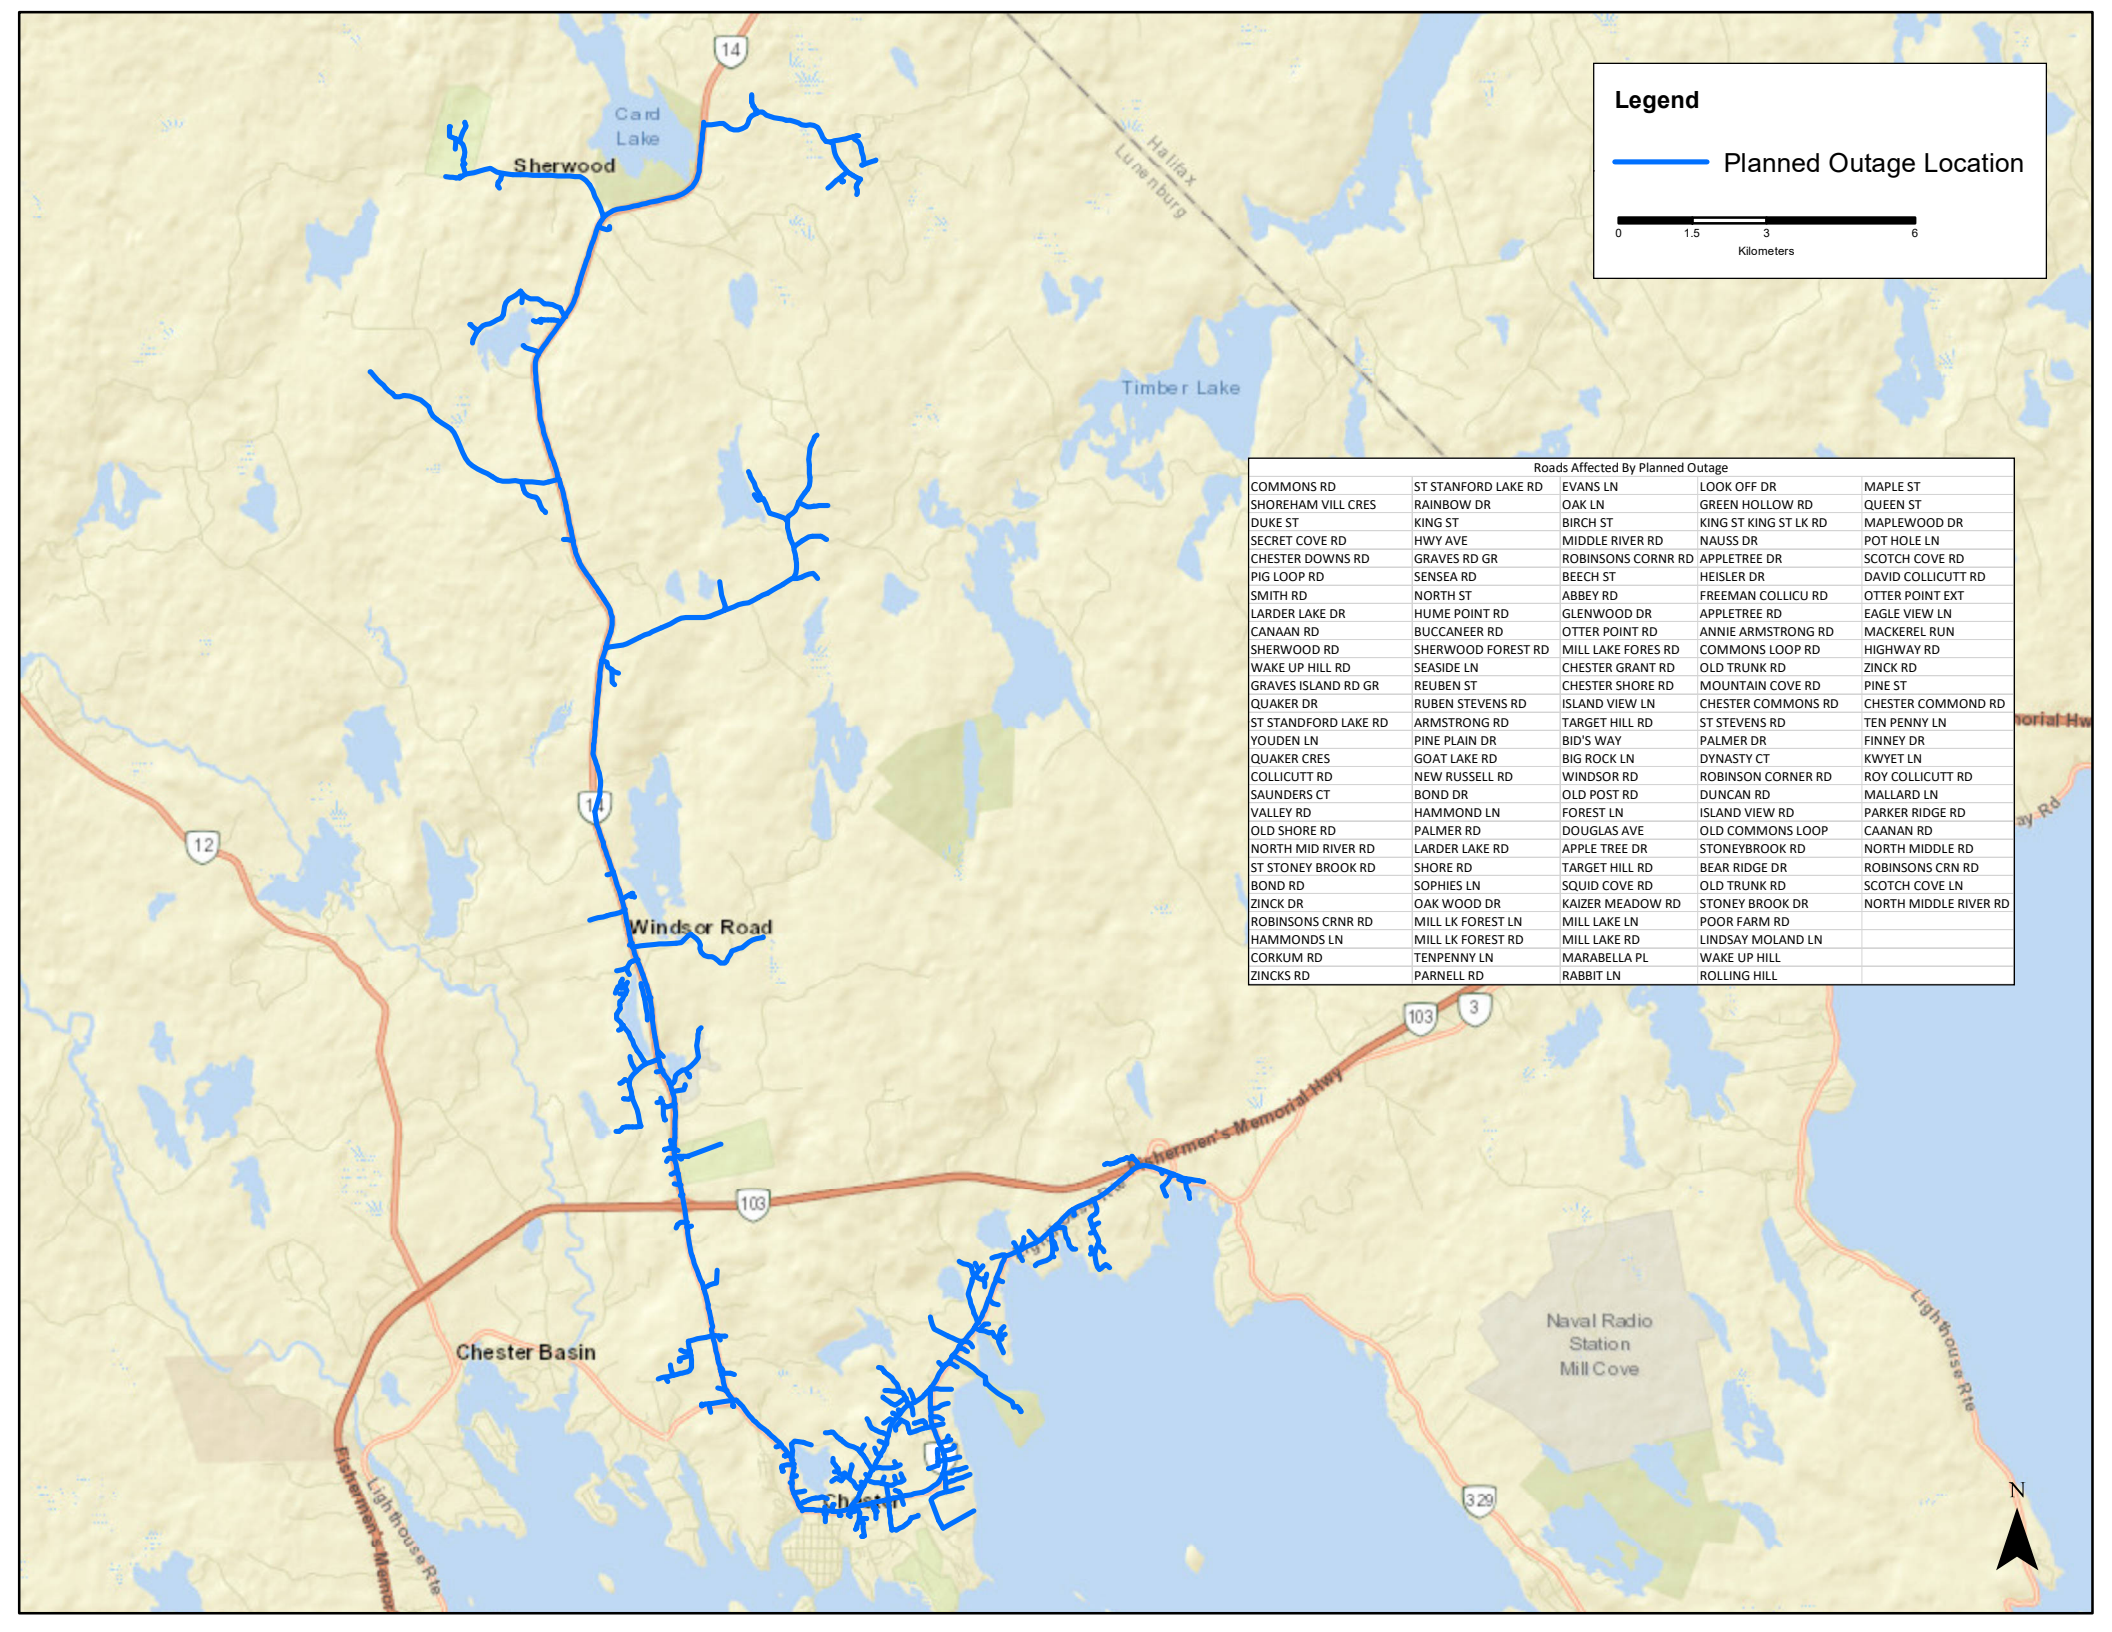

Roads Affected By Planned Outage

COMMONS RD	ST STANFORD LAKE RD	EVANS LN	LOOK OFF DR	MAPLE ST
SHOREHAM VILL CRES	RAINBOW DR	OAK LN	GREEN HOLLOW RD	QUEEN ST
DUKE ST	KING ST	BIRCH ST	KING ST KING ST LK RD	MAPLEWOOD DR
SECRET COVE RD	HWY AVE	MIDDLE RIVER RD	NAUSS DR	POT HOLE LN
CHESTER DOWNS RD	GRAVES RD GR	ROBINSONS CORNR RD	APPLETREE DR	SCOTCH COVE RD
PIG LOOP RD	SENSEA RD	BEECH ST	HEISLER DR	DAVID COLLICUTT RD
SMITH RD	NORTH ST	ABBAY RD	FREEMAN COLLICU RD	OTTER POINT EXT
LARDER LAKE DR	HUME POINT RD	GLENWOOD DR	APPLETREE RD	EAGLE VIEW LN
CANAAN RD	BUCCANEER RD	OTTER POINT RD	ANNIE ARMSTRONG RD	MACKEREL RUN
SHERWOOD RD	SHERWOOD FOREST RD	MILL LAKE FORES RD	COMMONS LOOP RD	HIGHWAY RD
WAKE UP HILL RD	SEASIDE LN	CHESTER GRANT RD	OLD TRUNK RD	ZINCK RD
GRAVES ISLAND RD GR	REUBEN ST	CHESTER SHORE RD	MOUNTAIN COVE RD	PINE ST
QUAKER DR	RUBEN STEVENS RD	ISLAND VIEW LN	CHESTER COMMONS RD	CHESTER COMMOND RD
ST STANDFORD LAKE RD	ARMSTRONG RD	TARGET HILL RD	ST STEVENS RD	TEN PENNY LN
YOUDEN LN	PINE PLAIN DR	BID'S WAY	PALMER DR	FINNEY DR
QUAKER CRES	GOAT LAKE RD	BIG ROCK LN	DYNASTY CT	KWYET LN
COLLICUTT RD	NEW RUSSELL RD	WINDSOR RD	ROBINSON CORNER RD	ROY COLLICUTT RD
SAUNDERS CT	BOND DR	OLD POST RD	DUNCAN RD	MALLARD LN
VALLEY RD	HAMMOND LN	FOREST LN	ISLAND VIEW RD	PARKER RIDGE RD
OLD SHORE RD	PALMER RD	DOUGLAS AVE	OLD COMMONS LOOP	CAANAN RD
NORTH MID RIVER RD	LARDER LAKE RD	APPLE TREE DR	STONEBROOK RD	NORTH MIDDLE RD
ST STONEY BROOK RD	SHORE RD	TARGET HILL RD	BEAR RIDGE DR	ROBINSONS CRN RD
BOND RD	SOPHIES LN	SQUID COVE RD	OLD TRUNK RD	SCOTCH COVE LN
ZINCK DR	OAK WOOD DR	KAIZER MEADOW RD	STONEY BROOK DR	NORTH MIDDLE RIVER RD
ROBINSONS CRNR RD	MILL LK FOREST LN	MILL LAKE LN	POOR FARM RD	
HAMMONDS LN	MILL LK FOREST RD	MILL LAKE RD	LINDSAY MOLAND LN	
CORKUM RD	TENPENNY LN	MARABELLA PL	WAKE UP HILL	
ZINCKS RD	PARNELL RD	RABBIT LN	ROLLING HILL