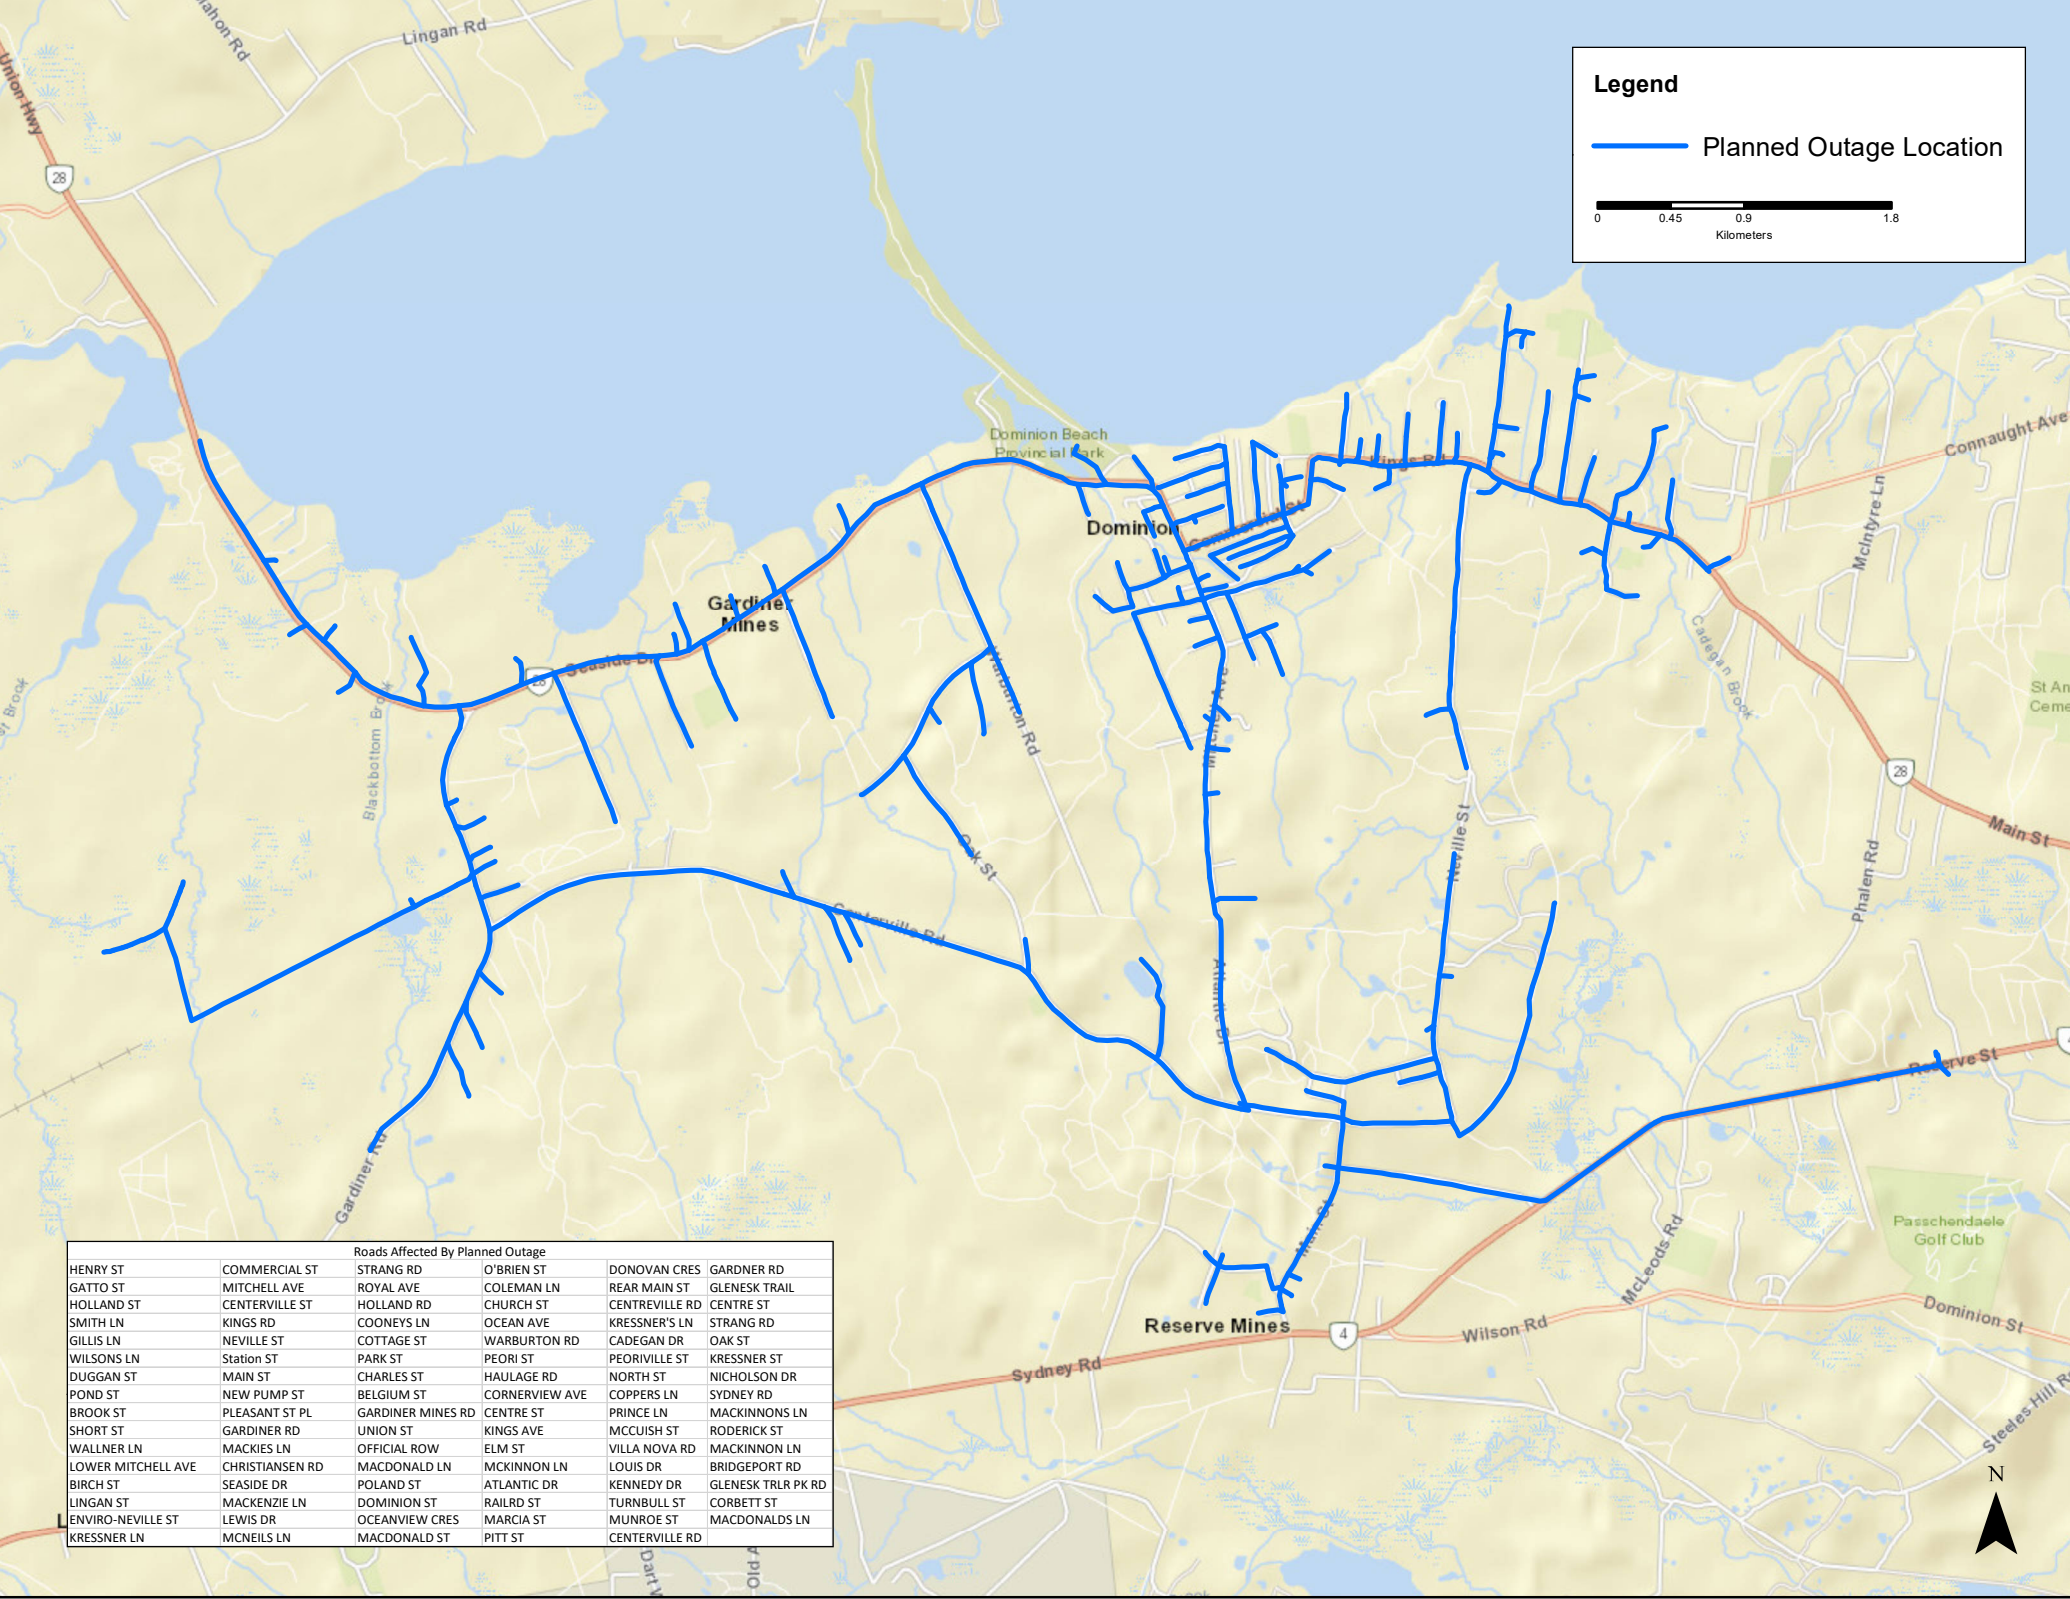

Legend

 Planned Outage Location

0 0.45 0.9 1.8
Kilometers

Roads Affected By Planned Outage

HENRY ST	COMMERCIAL ST	STRANG RD	O'BRIEN ST	DONOVAN CRES	GARDNER RD
GATTO ST	MITCHELL AVE	ROYAL AVE	COLEMAN LN	REAR MAIN ST	GLENSK TRAIL
HOLLAND ST	CENTREVILLE ST	HOLLAND RD	CHURCH ST	CENTREVILLE RD	CENTRE ST
SMITH LN	KINGS RD	COONEYS LN	OCEAN AVE	KRESSNER'S LN	STRANG RD
GILLIS LN	NEVILLE ST	COTTAGE ST	WARBURTON RD	CADEGAN DR	OAK ST
WILSONS LN	Station ST	PARK ST	PEORI ST	PEORVILLE ST	KRESSNER ST
DUGGAN ST	MAIN ST	CHARLES ST	HAULAGE RD	NORTH ST	NICHOLSON DR
POND ST	NEW PUMP ST	BELGIUM ST	CORNERVIEW AVE	COPPERS LN	SYDNEY RD
BROOK ST	PLEASANT ST PL	GARDINER MINES RD	CENTRE ST	PRINCE LN	MACKINNONS LN
SHORT ST	GARDINER RD	UNION ST	KINGS AVE	MCCUISH ST	RODERICK ST
WALLNER LN	MACKIES LN	OFFICIAL ROW	ELM ST	VILLA NOVA RD	MACKINNON LN
LOWER MITCHELL AVE	CHRISTIANSEN RD	MACDONALD LN	MCKINNON LN	LOUIS DR	BRIDGEPORT RD
BIRCH ST	SEASIDE DR	POLAND ST	ATLANTIC DR	KENNEDY DR	GLENSK TRLR PK RD
LINGAN ST	MACKENZIE LN	DOMINION ST	RAILRD ST	TURNBULL ST	CORBETT ST
ENVIRO-NEVILLE ST	LEWIS DR	OCEANVIEW CRES	MARCIA ST	MUNROE ST	MACDONALDS LN
KRESSNER LN	MCNEILS LN	MACDONALD ST	PITT ST	CENTREVILLE RD	