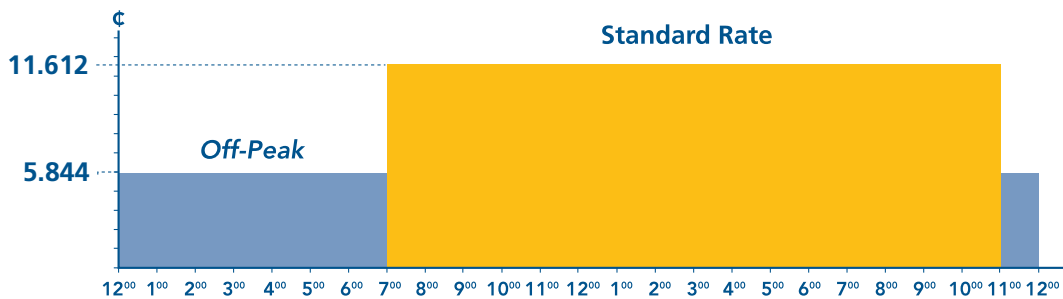

Time-of-Day Rate Energy Charges

Cost is measured in ¢/kWh

ALL YEAR - Weekends & Holidays (115 days)

MARCH - NOVEMBER - Weekdays (182 days)

DECEMBER, JANUARY, FEBRUARY - Weekdays (68 days)

Time-of-Day Base Charge: \$18.82/mth

Standard Residential Rate:

Base Charge: \$10.83/mth

Energy Charge: 11.612¢/kWh (24 hours/365 days)

All costs based on rates of January 1, 2010.

Should you have any questions,
please call one of our Energy Advisors at
428-6774 in Metro Halifax or 1-800-428-NSPI (6774)
Weekdays 8 am to 8 pm or Saturdays 9 am to 5 pm