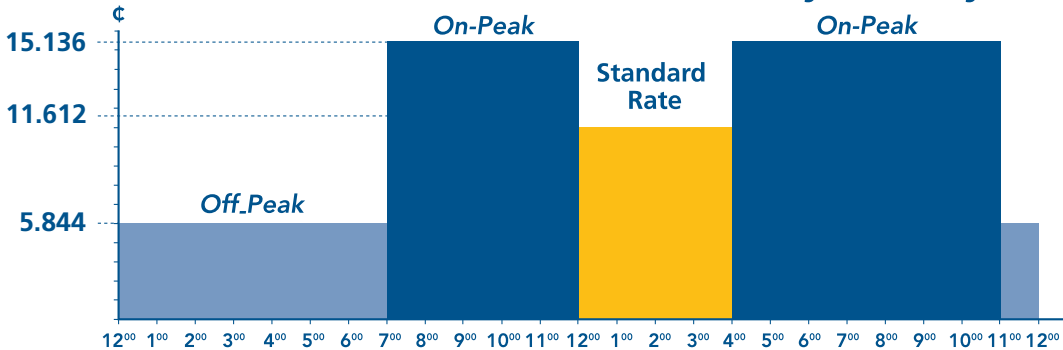

Time-of-Day Rate Energy Charges

Cost is measured in ¢/kWh

ALL YEAR - Weekends & Holidays (115 days)

MARCH - NOVEMBER - Weekdays (182 days)

DECEMBER, JANUARY, FEBRUARY - Weekdays (68 days)

Time-of-Day Base Charge: \$18.82/mth

Standard Residential Rate:

Base Charge: \$10.83/mth

Energy Charge: 11.612¢/kWh (24 hours/365 days)

All costs based on rates of January 1, 2010.

Should you have any questions,
please call one of our Energy Advisors at
428-6774 in Metro Halifax or 1-800-428-NSPI (6774)
Weekdays 8 am to 8 pm or Saturdays 9 am to 5 pm