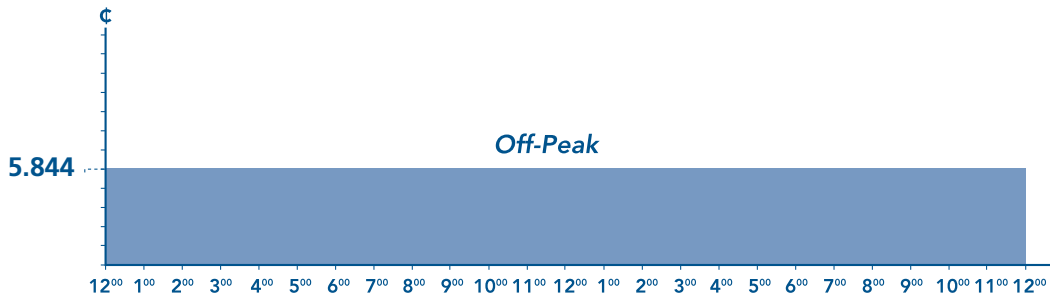

Time-of-Day Rate Energy Charges

Cost is measured in ¢/kWh

ALL YEAR - Weekends & Holidays (115 days)

MARCH - NOVEMBER - Weekdays (182 days)

DECEMBER, JANUARY, FEBRUARY - Weekdays (68 days)

Time-of-Day Base Charge: \$18.82/mth

Standard Residential Rate:

Base Charge: \$10.83/mth

Energy Charge: 11.612¢/kWh (24 hours/365 days)

All costs based on rates of January 1, 2010.

Should you have any questions,
please call one of our Energy Advisors at
428-6774 in Metro Halifax or 1-800-428-NSPI (6774)
Weekdays 8 am to 8 pm or Saturdays 9 am to 5 pm